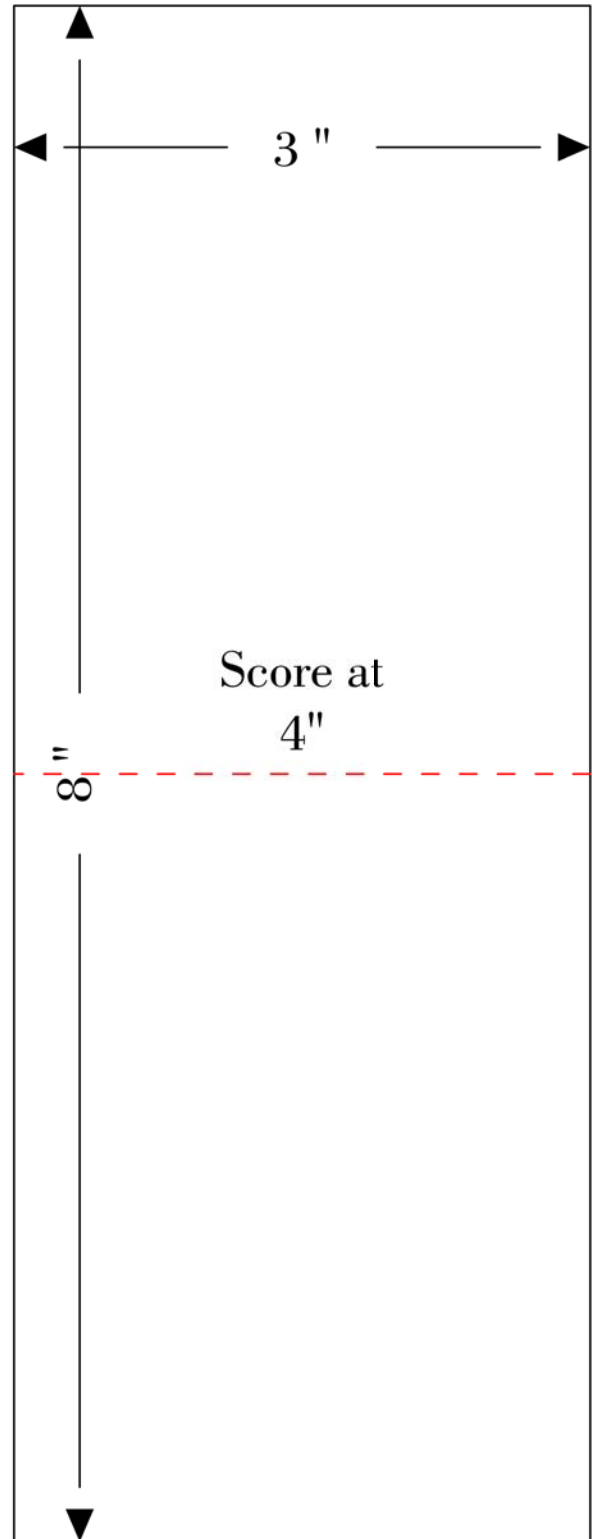

# Joy Fold Card Template 1

DSP 4" x 5 1/4"

DSP 4" x 2 3/4"

Mats Cut 2  
2 7/8" x 3 7/8"

Focal Image  
2 1/2" x 3 1/2"

KATYDID CARDS-2016 ALL RIGHTS RESERVED

Copyright covers the entire template, all words and pictures. Please honor my copyright. A great deal of time and effort goes into creating this tutorial for you for your own personal use and handouts for your classes or workshops. Please do not sell it. Please refer others to me for their own free copies.