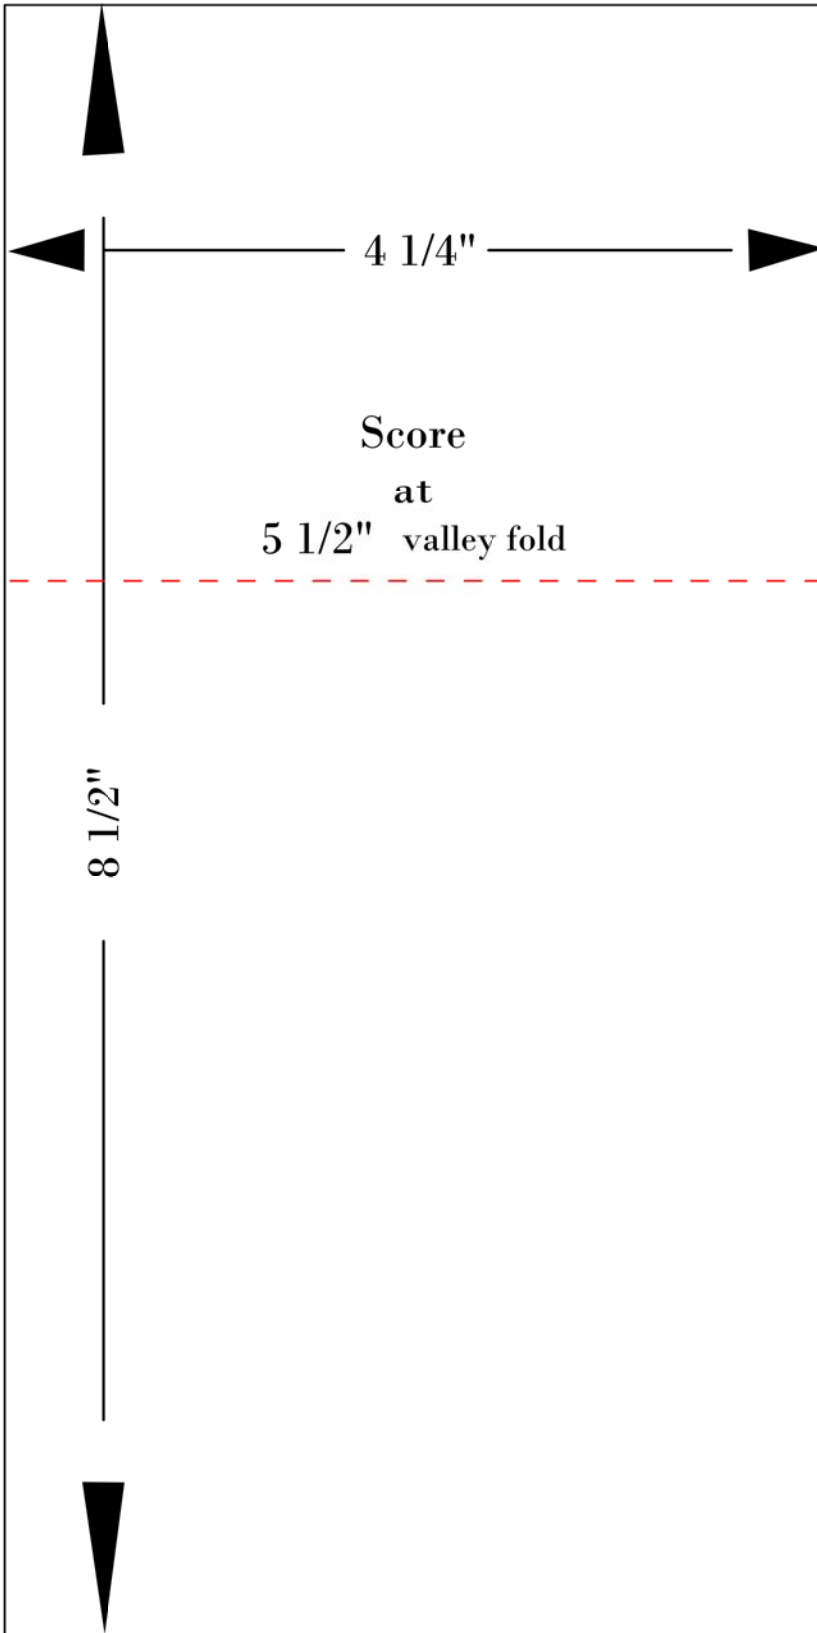

# Joy Fold Card Template 1

DSP 4" x 5 1/4"

DSP 4" x 2 3/4"

Mats Cut 2  
2 7/8" x 3 7/8"

Focal Image  
2 1/2" x 3 1/2"

KATYDID CARDS-2016 ALL RIGHTS RESERVED

Copyright covers the entire template, all words and pictures. Please honor my copyright. A great deal of time and effort goes into creating this tutorial for you for your own personal use and handouts for your classes or workshops. Please do not sell it. Please refer others to me for their own free copies.