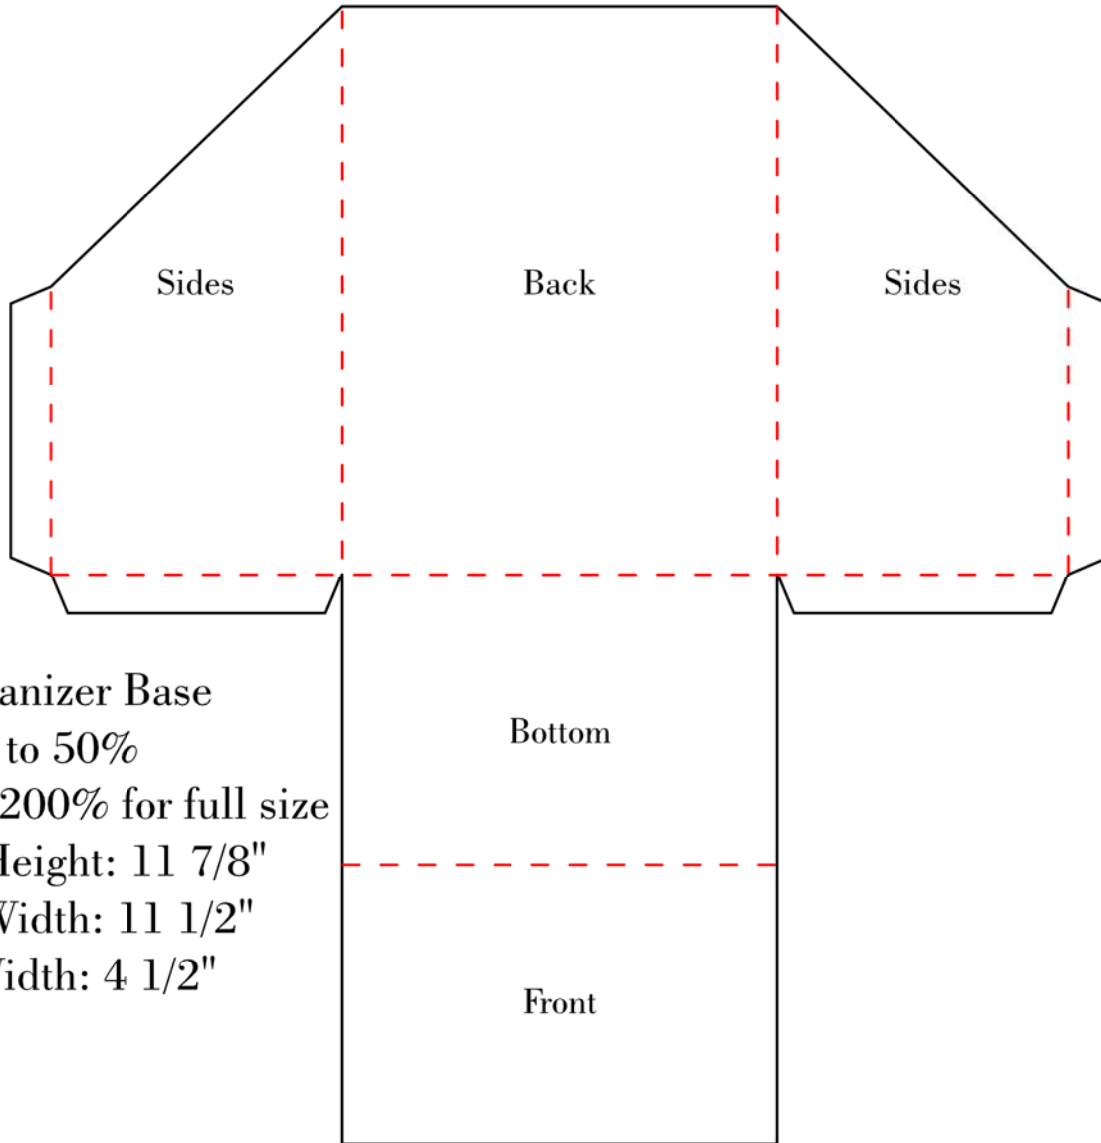

Card Organizer Template

Card Organizer Base
Reduced to 50%
Increase 200% for full size
Overall Height: 11 7/8"
Overall Width: 11 1/2"
Center Width: 4 1/2"

Black lines represent cut lines. Dashed lines represent score lines

Cut, score and fold on score lines. Apply double sided tape to flaps and attach to inside front and base.

Back-Top Mat

Back-Bottom Mat

Optional
Bottom-Single Mat
Attach inside for added stability

Divider 1-Cut 2

Divider 2-Cut 2

Divider 3-Cut 2